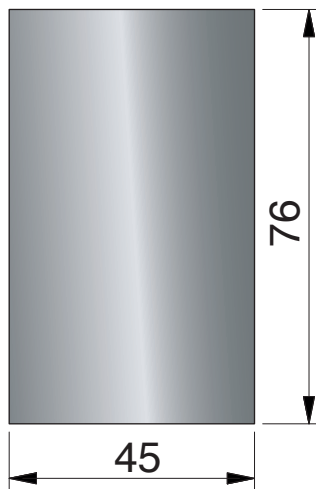

8398ZN Winkelverbinder, Wandlasche innen
8398ZN corner bracket, mounting bracket inside

Langlochverstellung
adjustable along the
elongated hole

Glasbearbeitung für 8 mm
glass processing for 8 mm