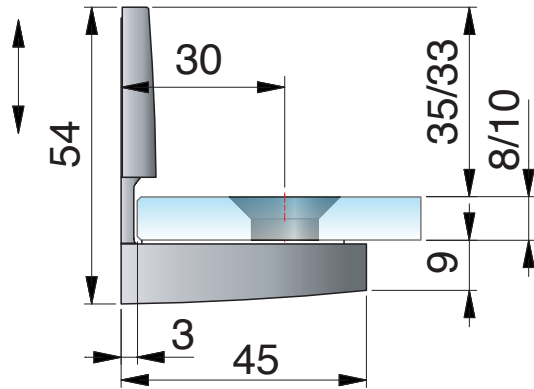

8398ZN Winkelverbinder, Wandlasche innen
8398ZN corner bracket, mounting bracket inside

Langlochverstellung
adjustable along the
elongated hole

Glasbearbeitung für 8 mm
glass processing for 8 mm