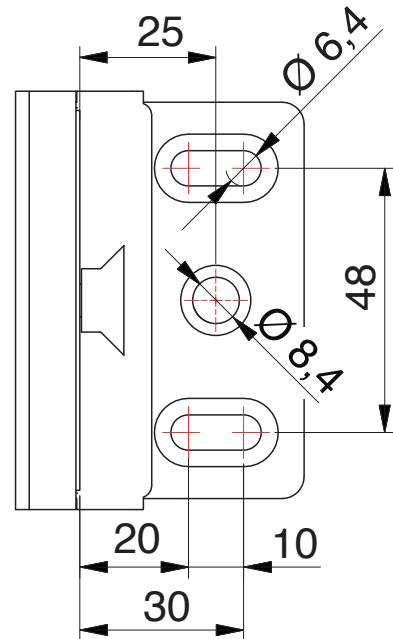

8398ZN Winkelverbinder, Wandlasche innen
8398ZN corner bracket, mounting bracket inside

Langlochverstellung
adjustable along the
elongated hole

Glasbearbeitung für 8 mm
glass processing for 8 mm